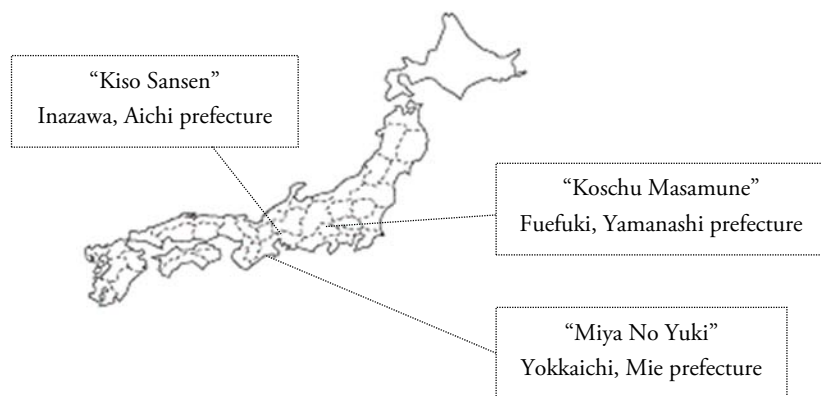

日本酒 Sake

Japanese rice wine, beloved all over the place.
Perfect pairing to sushis and sashimis.

甲州正宗(純米酒)	“Koschu Masamune” (Junmai-shu)	12 cl	5,40
木曾三川(純米酒)	“Kiso Sansen” (Junmai-shu)	12 cl	9,50
宮の雪(本醸造)	“Miya No Yuki” (Honjozo: highest quality)	12 cl	12,00

Deeper nutty taste, with a lot of volume.
Spicier than Kiso Sansen, slight burn on the tongue.

焼酎 Sho-chu

Japanese distilled liquors. Perfect pairing to Teppan-Yaki.

宮の舞(栗焼酎)	Chestnut liquor “Miya No Mai”	2 cl	3,50
球磨焼酎(米焼酎)	Rice liquor “Kuma”	2 cl	3,50
吹上(薩摩芋焼酎)	Sweet potato liquor “Fukiage”	2 cl	3,50
よかいち(麦焼酎)	Wheat liquor “Yokkaichi”	2 cl	3,50
田苑ゴールド (大麦焼酎)	Barley liquor “Den-En Gold”	2 cl	3,50

カクテル Cocktails

三船	Mifune “Three ships”	6,90
	Rum 2, almond liquor, lime extract 1, pineapple and orange juice	
彩	Aya “Colours”	6,90
	Prosecco, sake, almond liquor, grenadine extract 2	
清流	Seiryu “Clear creek”	6,90
	Sake, Blue Curaçao 2, lime extract 1, lemon juice	
フラミンゴ	Flamingo	6,90
	Rum 2, pineapple juice, lime and grenadine extracts 1 2	
レーネ	Lene [0% alc.]	4,90
	Orange, pineapple, mango and lemon juices, coconut syrup	
未来	Mirai “The Future” [0% alc.]	3,90
	Bitter Lemon, soda, lemon juice and grenadine extract 2	
光	Hikari “Ray of Light” [0% alc.]	3,90
	Ginger ale, soda, lemon juice, coconut syrup, Blue Curaçao 2